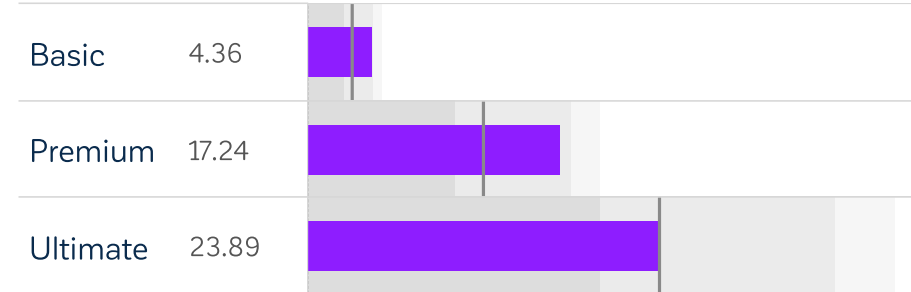

Regulatory compliance dashboard

Busy Period
May 2018

honestybox.com.au
sample only

Product performance - download speed in Mbps

Product performance - upload speed in Mbps

Purple average Grey regulatory benchmark