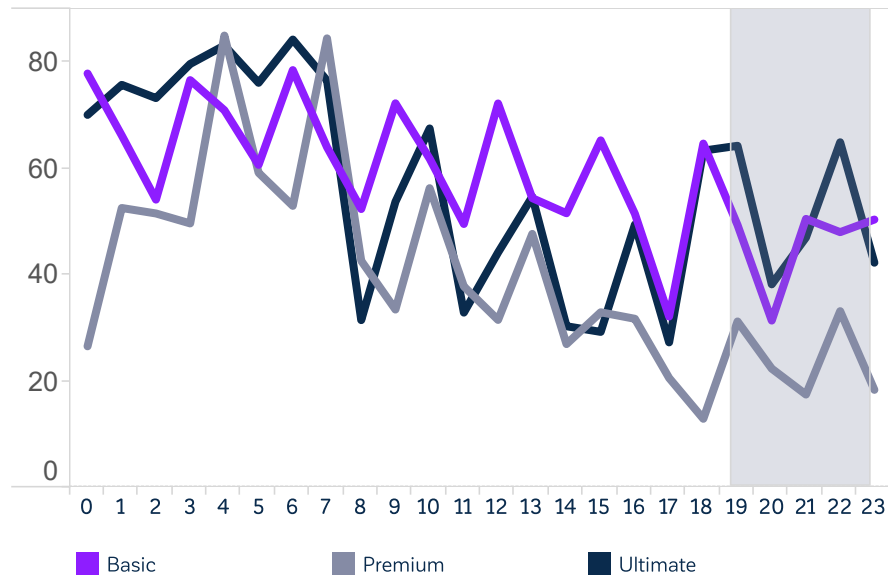

Regulatory compliance dashboard

Busy Period
May 2018

honestybox.com.au
sample only

Product performance - download speed in Mbps

Product performance - upload speed in Mbps

Purple average Grey regulatory benchmark

% avg. download speed trend busy / not busy period

% avg. download speed by State