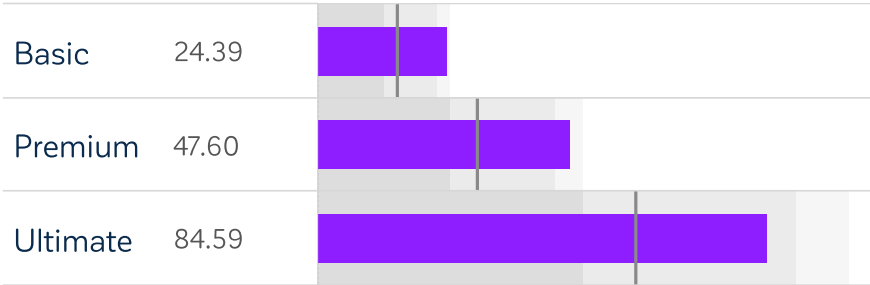

Regulatory compliance dashboard

Busy Period
May 2018

honestybox.com.au
sample only

Product performance - download speed in Mbps

Product performance - upload speed in Mbps

Purple average Grey regulatory benchmark